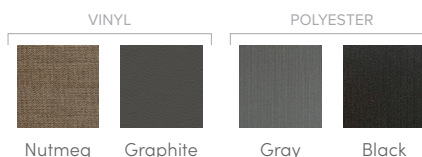

HIGHLIFE® COLLECTION

SOVEREIGN®

SHELL COLORS

CABINET COLORS

COVER COLORS

CABINET AND SHELL COLOR OPTIONS*

Cabinet Colors	Java	Charcoal	Blackwood	Linen	Brushed Nickel
Shell Colors	Alpine White Ice Gray Ivory Tuscan Sun Pebble	Alpine White Ice Gray Platinum Tuscan Sun Pebble	Alpine White Ice Gray Platinum	Alpine White Ivory Tuscan Sun Pebble	Alpine White Ice Gray Platinum