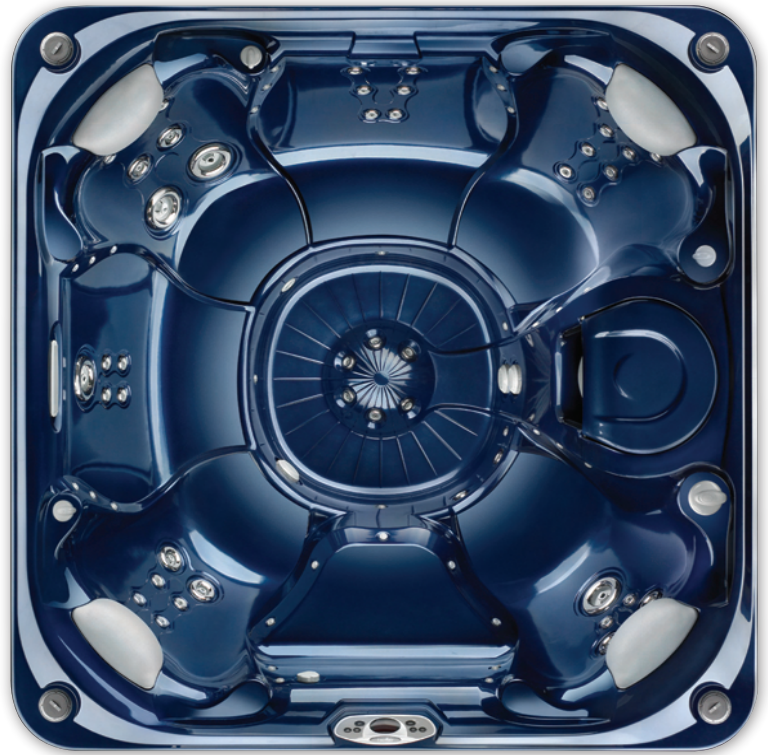

Illuminate the Possibilities™

Limelight™

HOT TUBS

Innovative Design

Contemporary Features

Craftsmanship You Can Trust

Step into it™

By

HotSpring®
Portable Spas

The Limelight Pulse™

Seating Capacity	6 adults (non-lounge)
Dimensions	7'5" x 7'5" x 38"H/2.26m x 2.26m x .97mH
Water Capacity	380 gallons/1,438 liters
Weight	920 lbs./417 kg dry; 5,154 lbs./2,337 kg filled*
Spa Shell & ELMwood™ Cabinet Options	
Pearl	Driftwood or Espresso
Sapphire	Driftwood or Espresso
Lighting	Raio™ lighting system
Music System (Optional)	Limelight music system
Hydromassage Jets (Total jets-50)	4 Combination XL, 6 Combination, 40 Direct
Waterfall	Vidro™
Control System	IQ 2020® 230v/50amp, 60Hz Includes G.F.C.I. protected sub-panel
Heater	No-Fault®, 4000w/230v
Jet Pump 1	Wavemaster® 9000; One-speed, 2.5 HP Continuous Duty, 4.8 HP Breakdown Torque
Jet Pump 2	Wavemaster® 9200; Two-speed, 2.5 HP Continuous Duty, 4.8 HP Breakdown Torque
Circulation Pump	SilentFlo 5000®
Ozone System (Optional)	FreshWater® III Corona Discharge
Effective Filtration Area	65 sq. ft., top loading
Vinyl Cover	3.5" to 2.5" tapered, 2 lb. density foam core